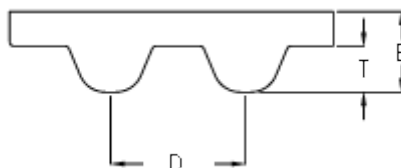

Data Sheet

Article number: 602932750536

Description: Gates timing belt POWERGRIP®
GTX 3280 8MX 20

Measures

D (Pitch)	= 8
Height B mm	= 5.6
Height T mm	= 3.4
Length	= 3280
Number of teeth	= 410
Type	= 3280 8MX 20
Width	= 20